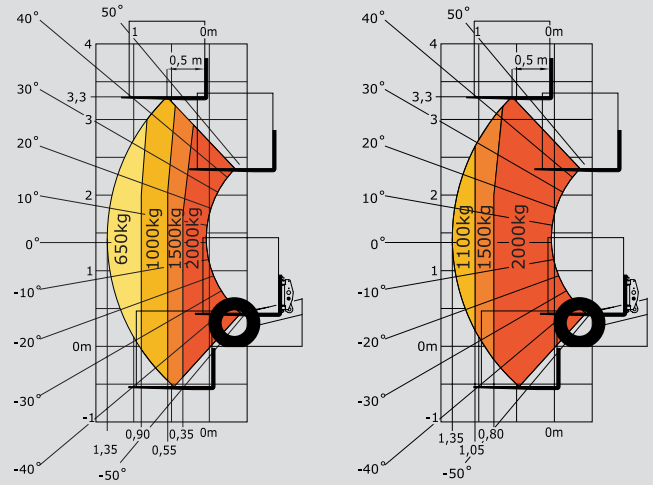

On stabilisers

TMT 2020 SR

CAPACITY

Maximum Capacity .....2000 kg

LIFTING

Maximum lifting height .....3300 mm
Maximum front reach .....1350 mm
Side-shift.....150 mm

ENGINE / TRANSMISSION

Type .....KUBOTA (27 HP)
Hydrostatic transmission
Driving wheels 3

TYRES

Front tyres.....26x12-12 10 PR
Rear tyre .....26x12-12 10 PR

DIMENSIONS

Width .....2449 mm
Height .....2159 mm
Overhang (in transport position) .....1400 mm
Weight (without equipment) .....2000 kg

IN STANDARD

ROPS/FOPS Cab + load indicator
FNR joystick
Waterproof dashboard and electric connections
Stabilisers
Differential lock

OPTIONS

Full mounting kit
Load repartition calculation (on request)
Rearview mirrors
Rotating beacon
Road lights
Working lights and reversing light
Load backrest

On tyres